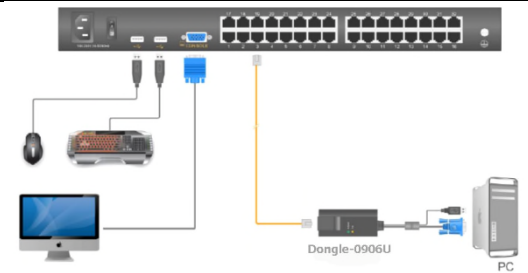

Rear View

Connection Diagram